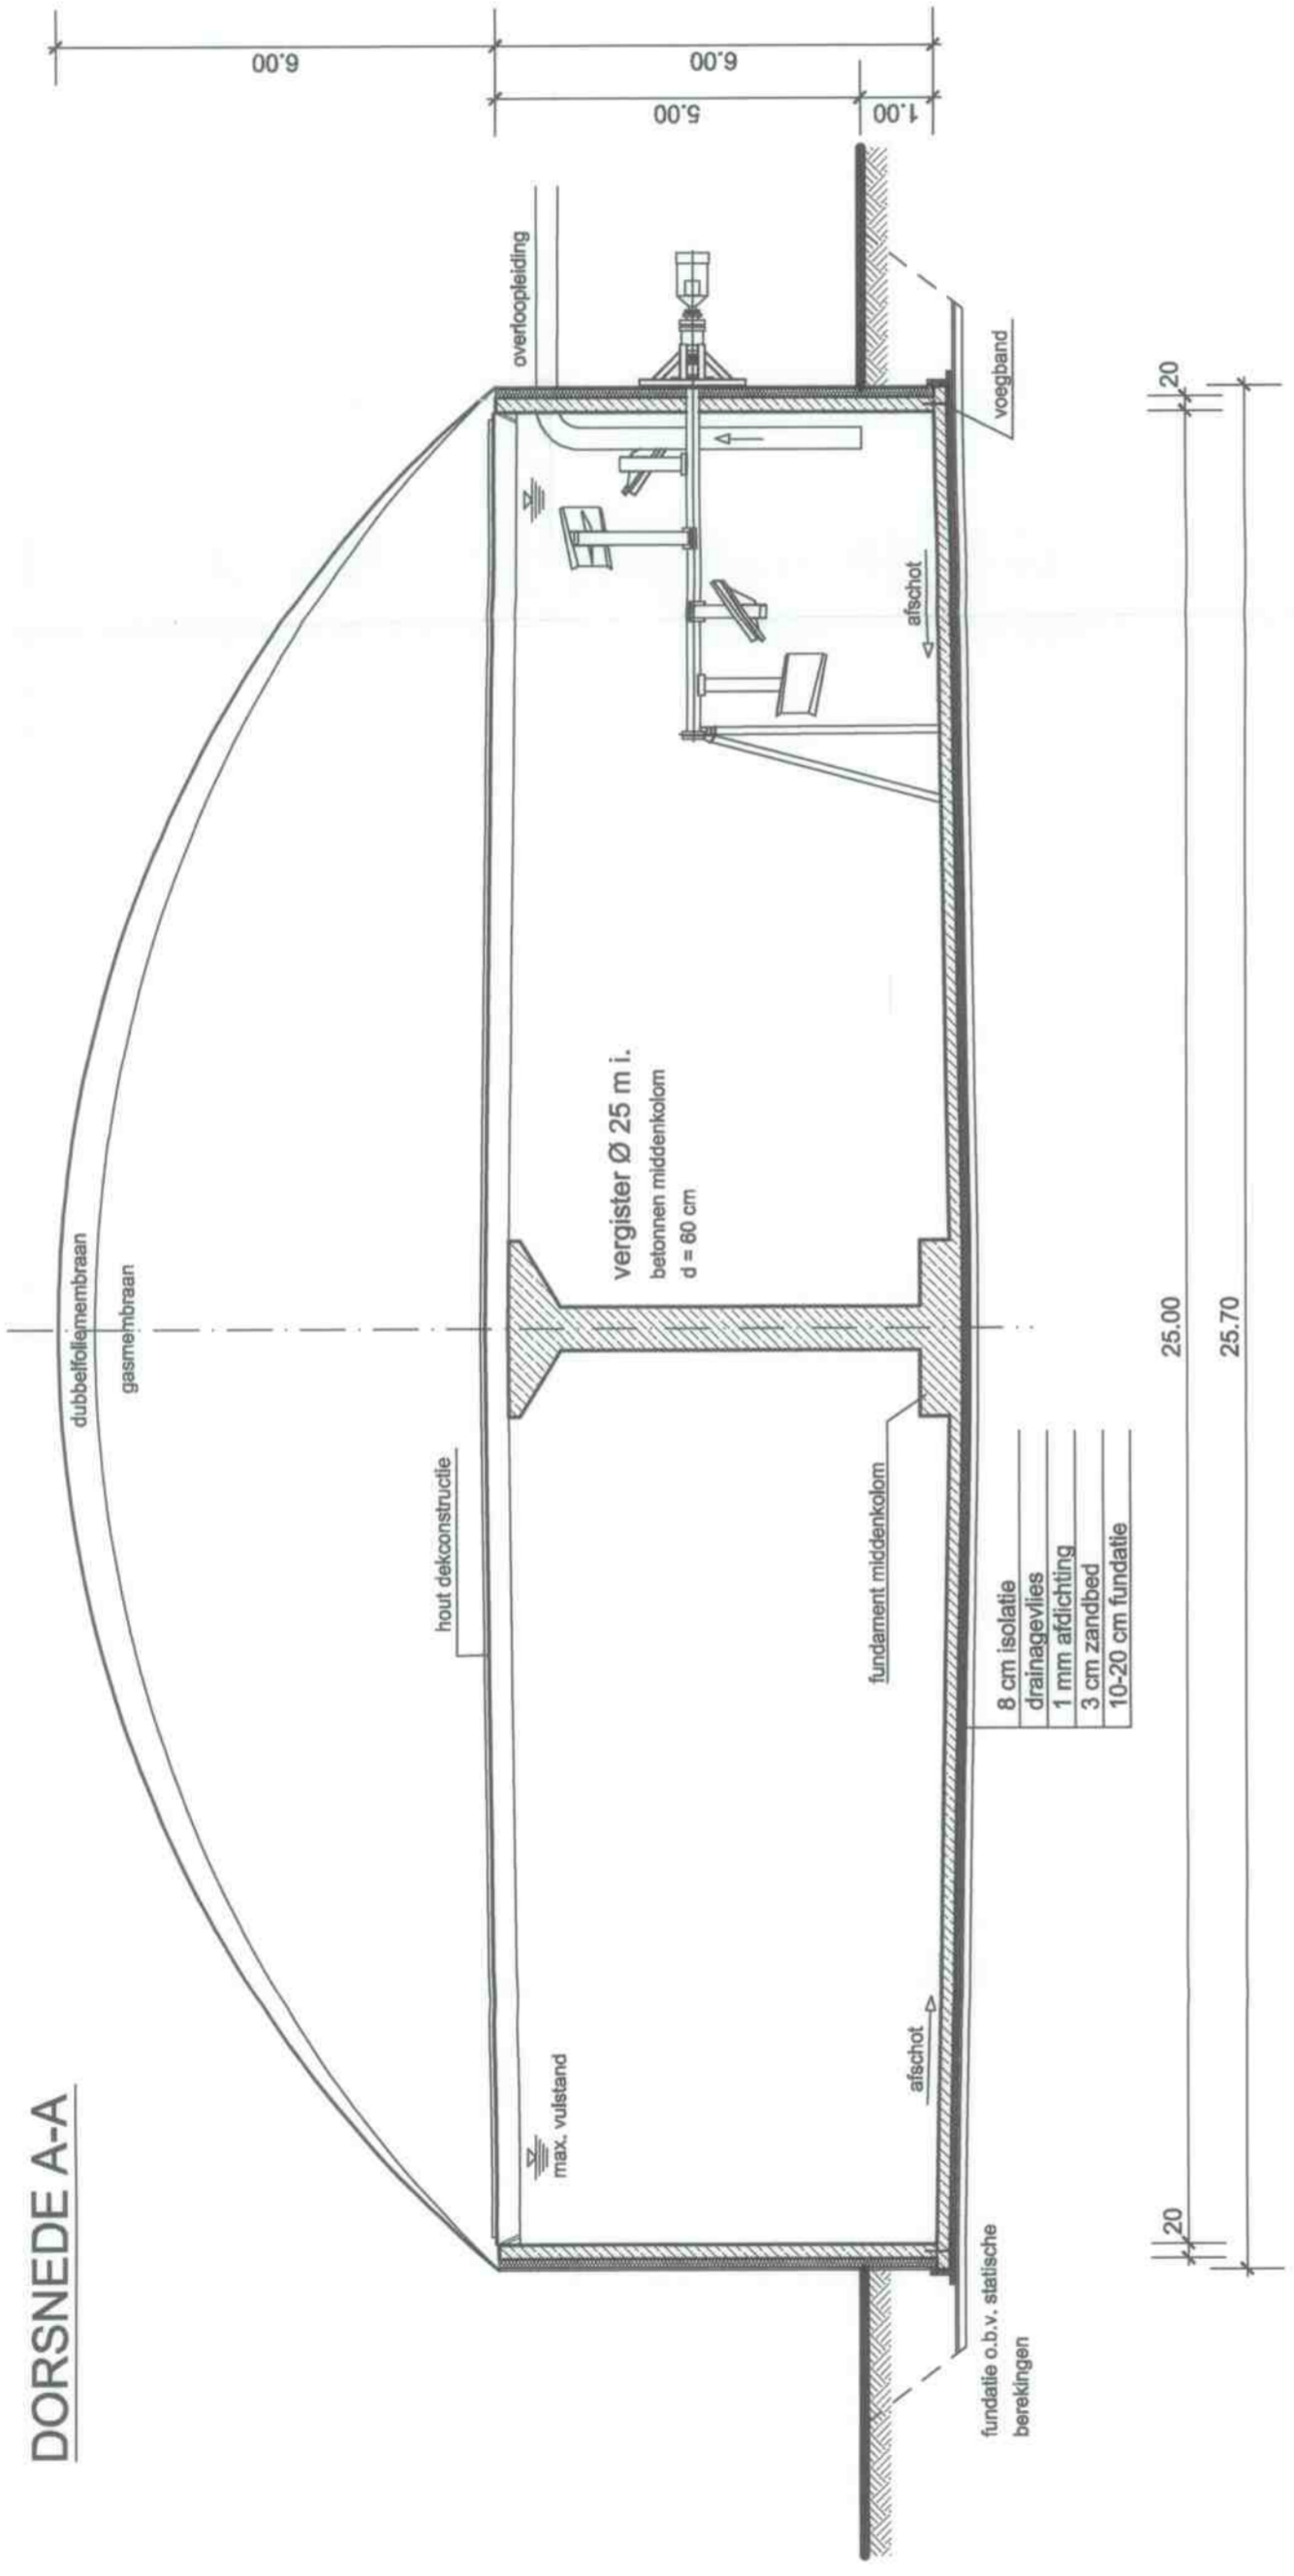

This drawing is a property of the fa. PlanET Biogastechnik GmbH, as well as his legal successor. All original copies are at this enterprise. This drawing is allowed neither multiplied nor third persons accessibly done or unauthorised are used. Offences if criminal results move after themselves.

DORSNEDE A-A