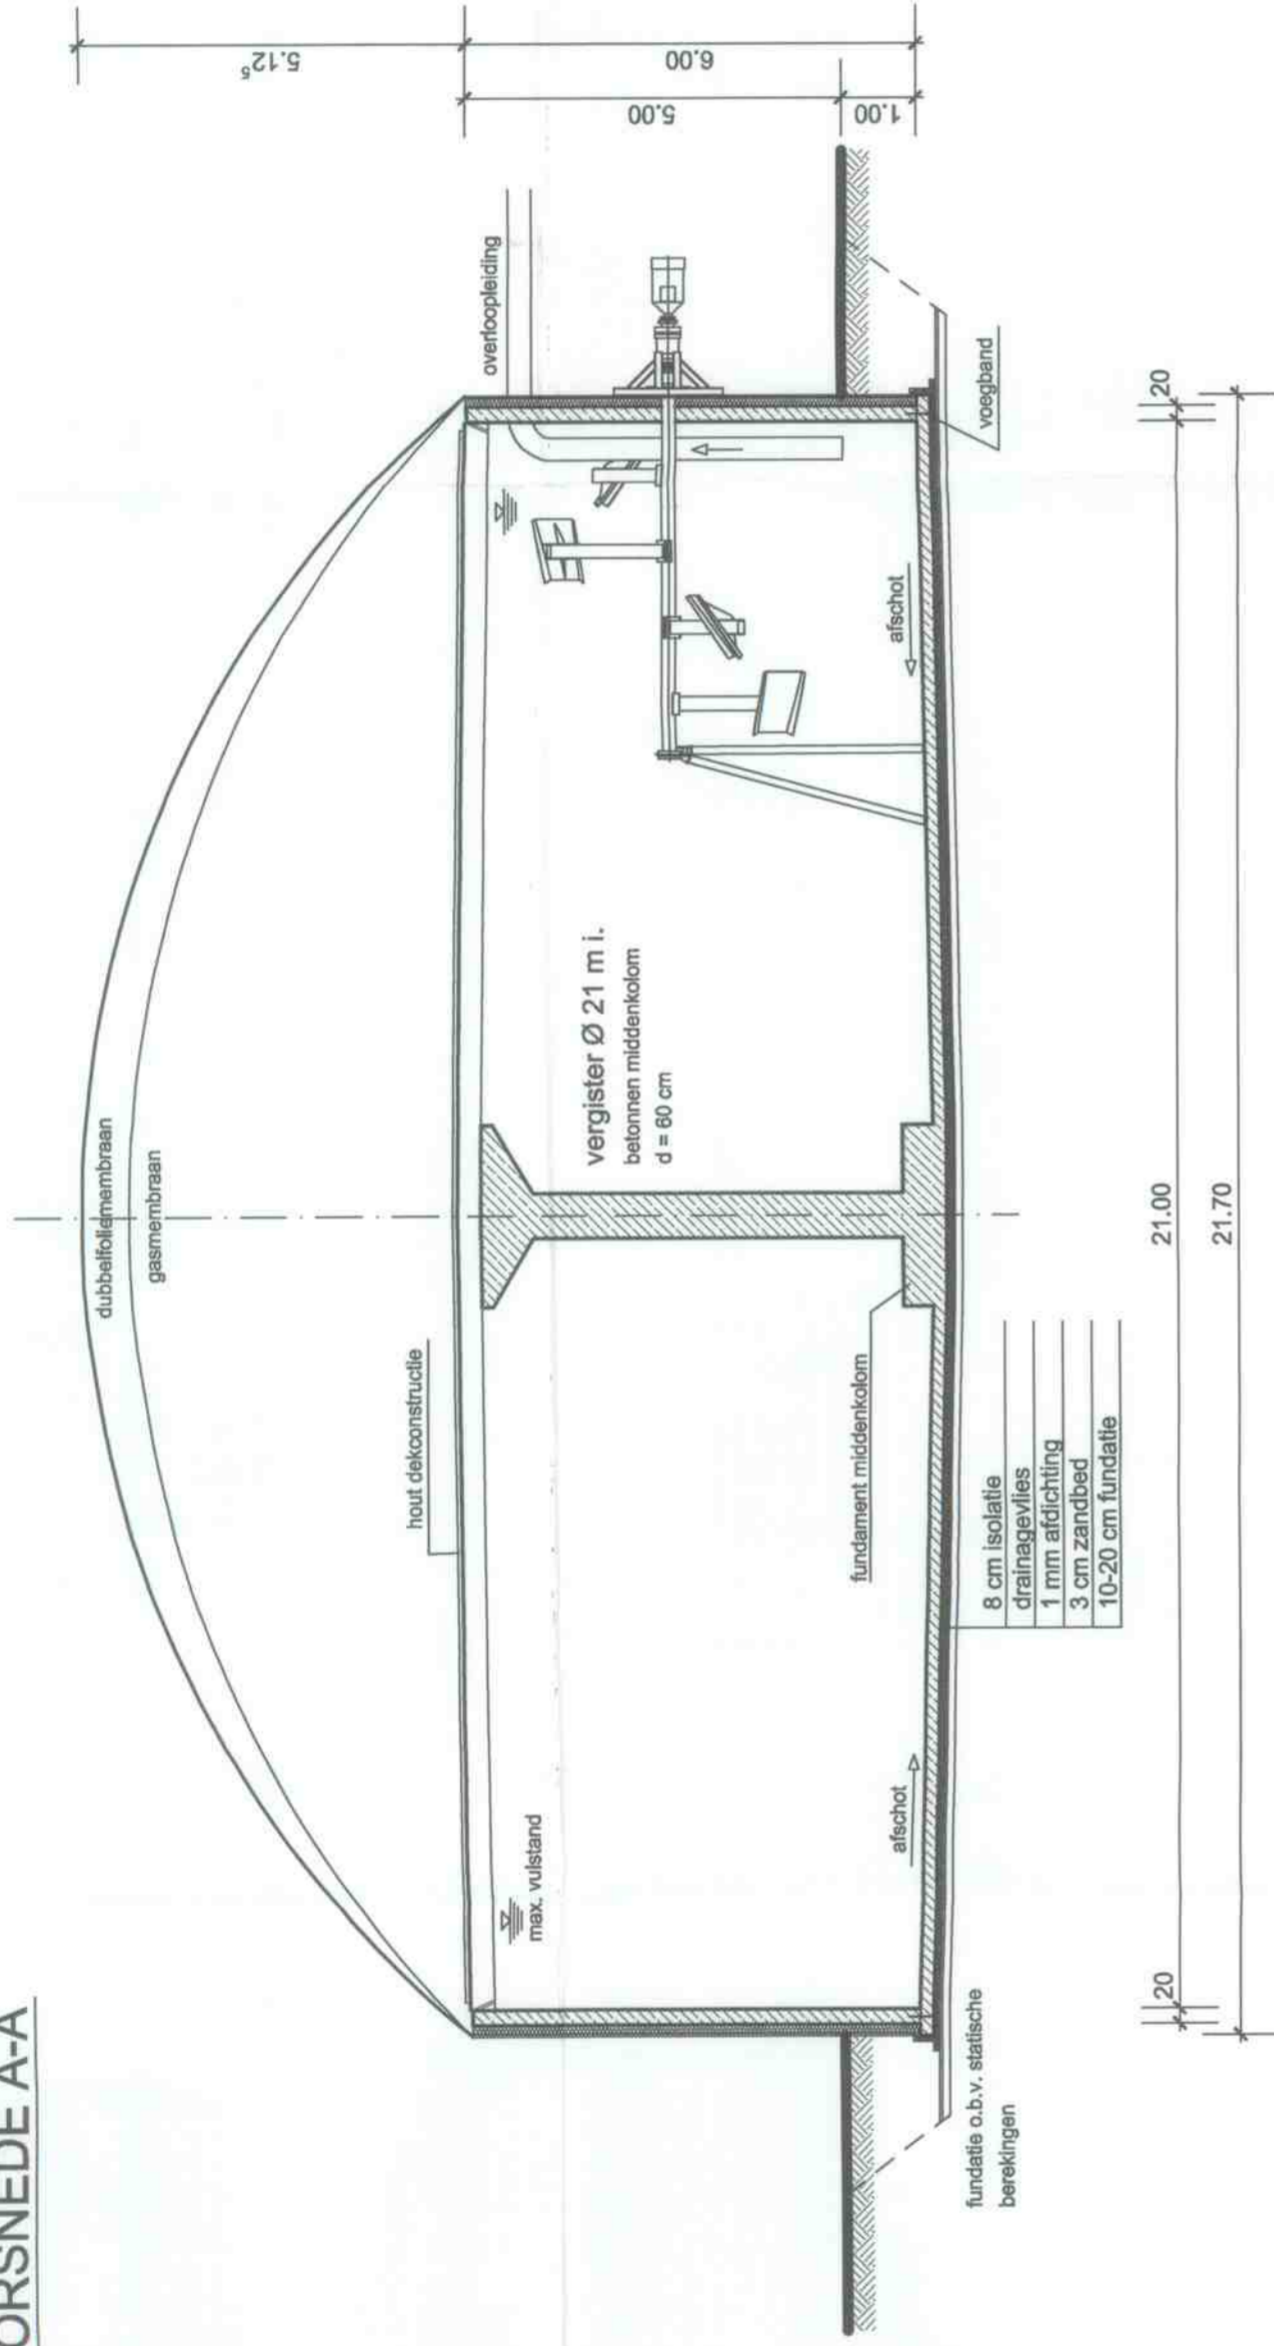

This drawing is a property of the fa. PlanET Biogastechnik GmbH, as well as his legal successor. All original drawings are the property of this enterprise. This drawing is allowed neither multiplied nor third persons accessibly done or unauthorized are used. Offences if criminal results move after themselves.

DORSNEDE A-A

AANZICHT

Behoort bij besluit van
 ourgemeester en wethouders
 van Berkelland d.d. 2 8 JUN 2011
 nummer: B A 2 0 1 0 2 9 1

Entwurfsverfasser

Dipl. Ing. (FH) Marco Schwering

Titel:	Änderung:	Datum:

Planbezeichnung: **Maßstab: 1:100**
 doorsnede, aanzicht vergister
 Datum: **15.09.10** Gezeichnet: **E. Mauch** Proj.-Nr.: **XXX** Plan Nr.: **SF 01**

Handwritten notes and stamps at the bottom right of the page, including a date stamp '2010.09.15' and a signature.